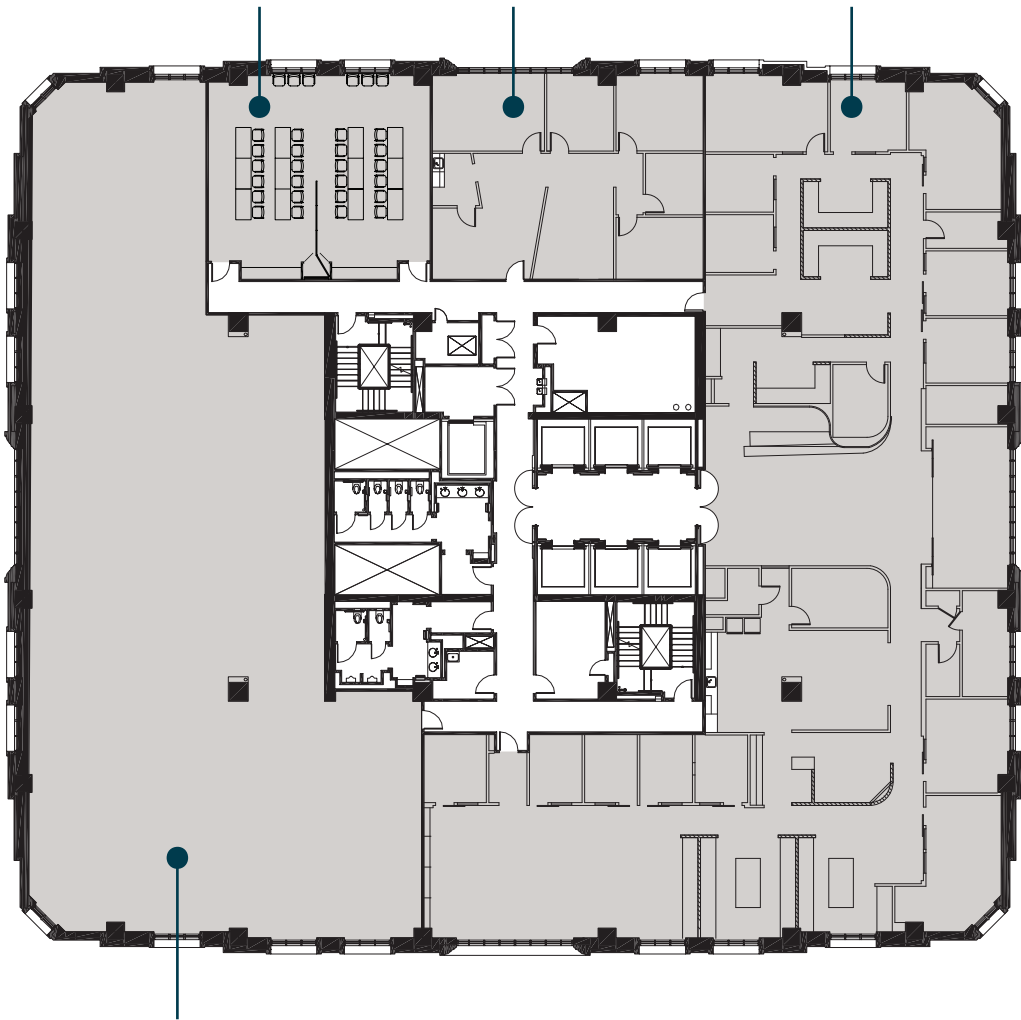

REGIONS
PLAZA

1180 West Peachtree Street | Atlanta, 30309

FOURTH FLOOR

21,570 RSF

SUITE 450
1,563 RSF

SUITE 425
1,763 RSF

SUITE 400
9,861 RSF

SUITE 440
8,383 RSF