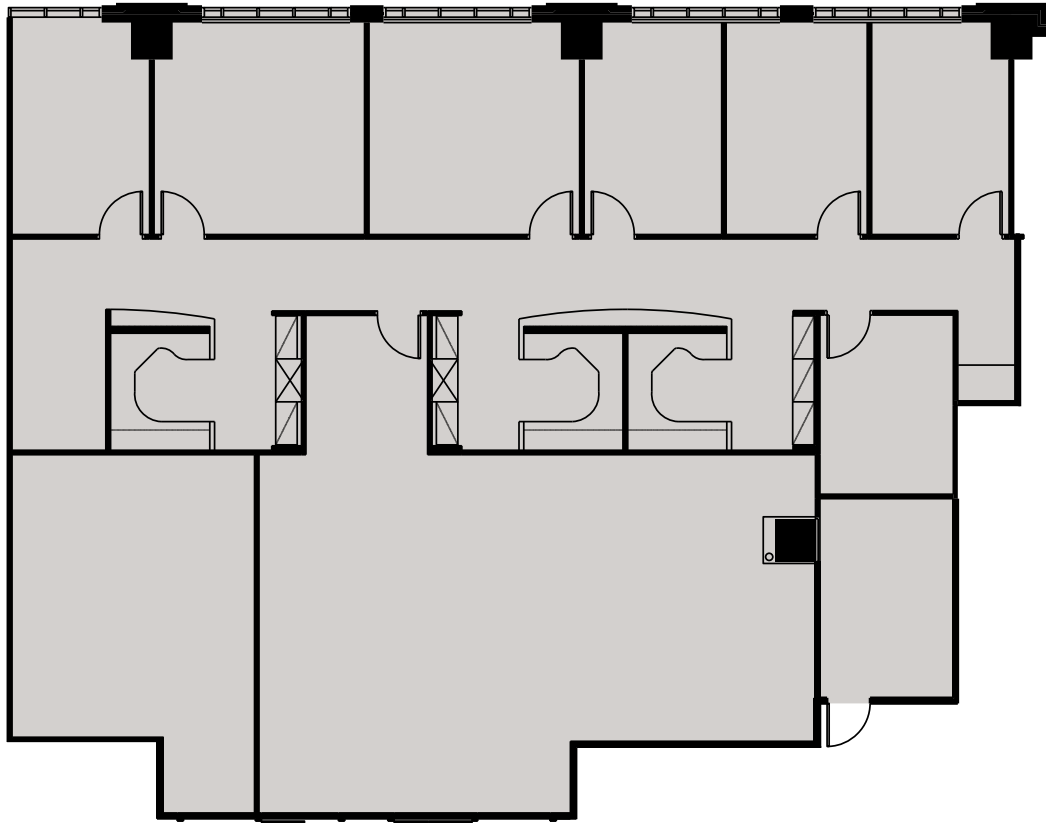

REGIONS PLAZA

1180 West Peachtree Street | Atlanta, 30309

SUITE 2040

4,912 RSF

key plan

note: drawing not to scale

For leasing information, please contact:

BEN HAUTT
bhautt@streamrealty.com
404.962.8601