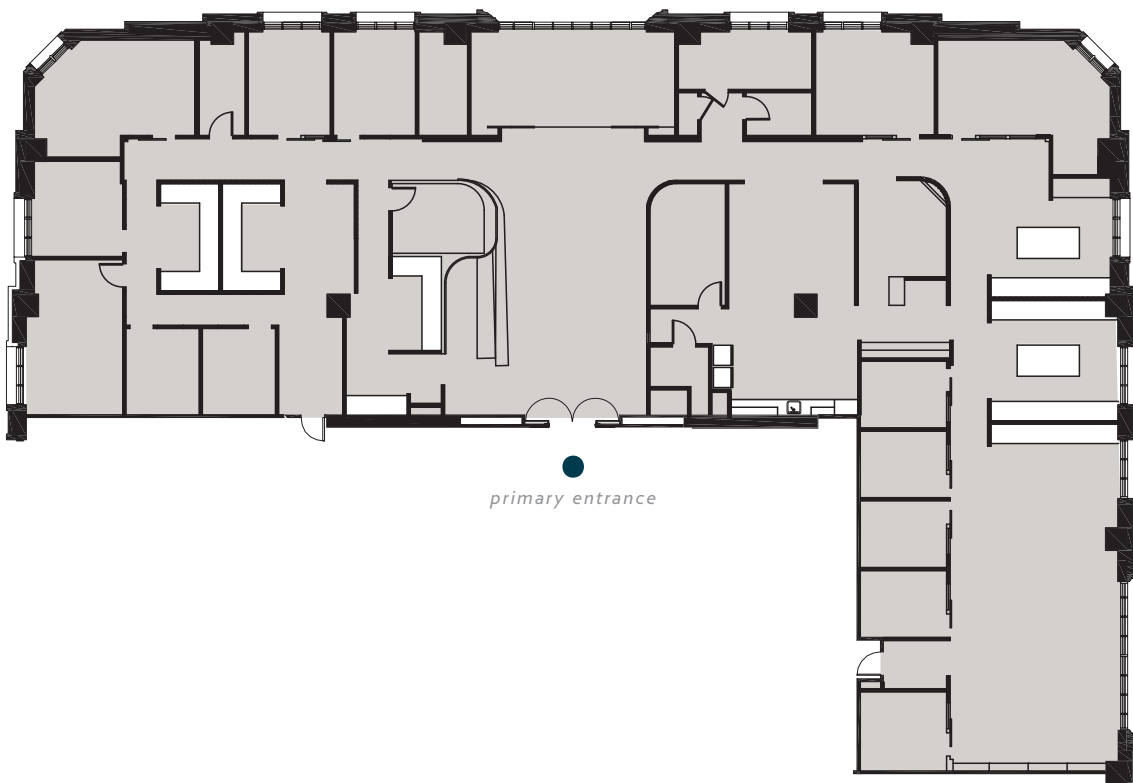

REGIONS PLAZA

1180 West Peachtree Street | Atlanta, 30309

SUITE 400

9,861 RSF

key plan

note: drawing not to scale

For leasing information, please contact:

BEN HAUTT
bhautt@streamrealty.com
404.962.8601