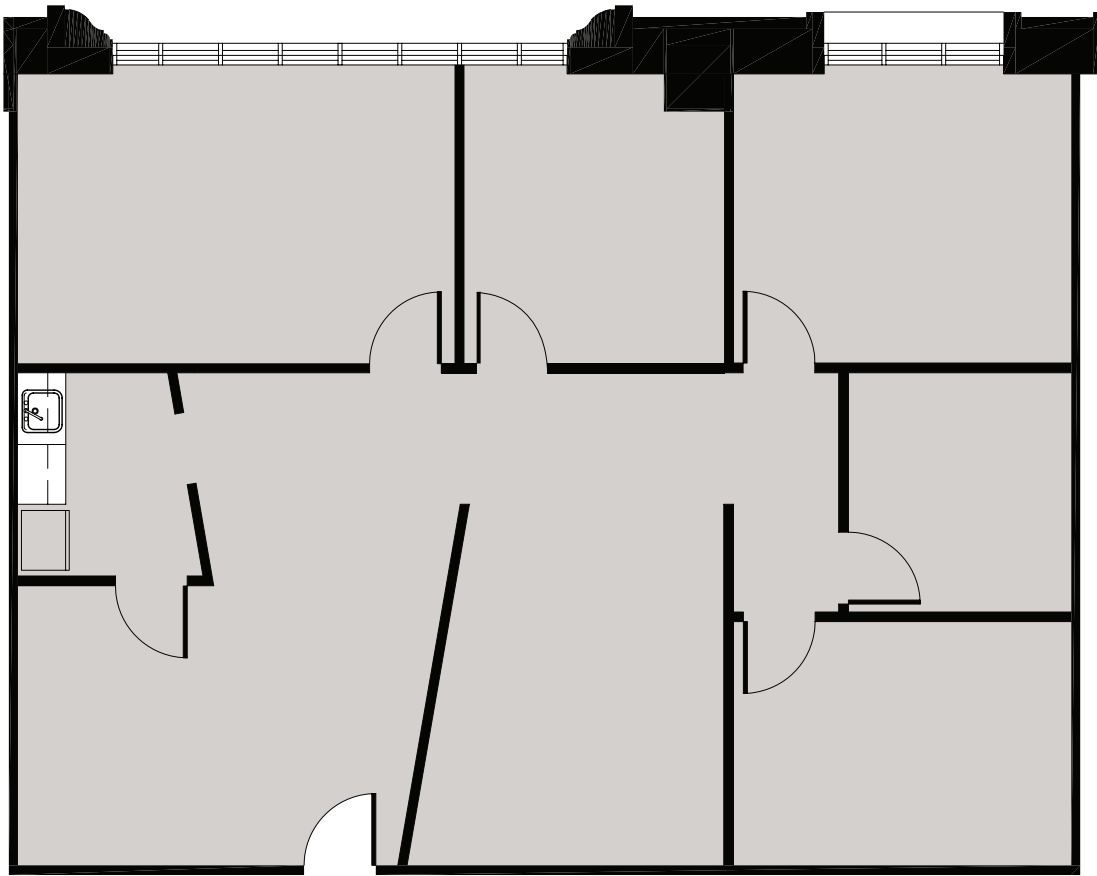

REGIONS PLAZA

1180 West Peachtree Street | Atlanta, 30309

SUITE 425

1,763 RSF

primary entrance

key plan

note: drawing not to scale

For leasing information, please contact: