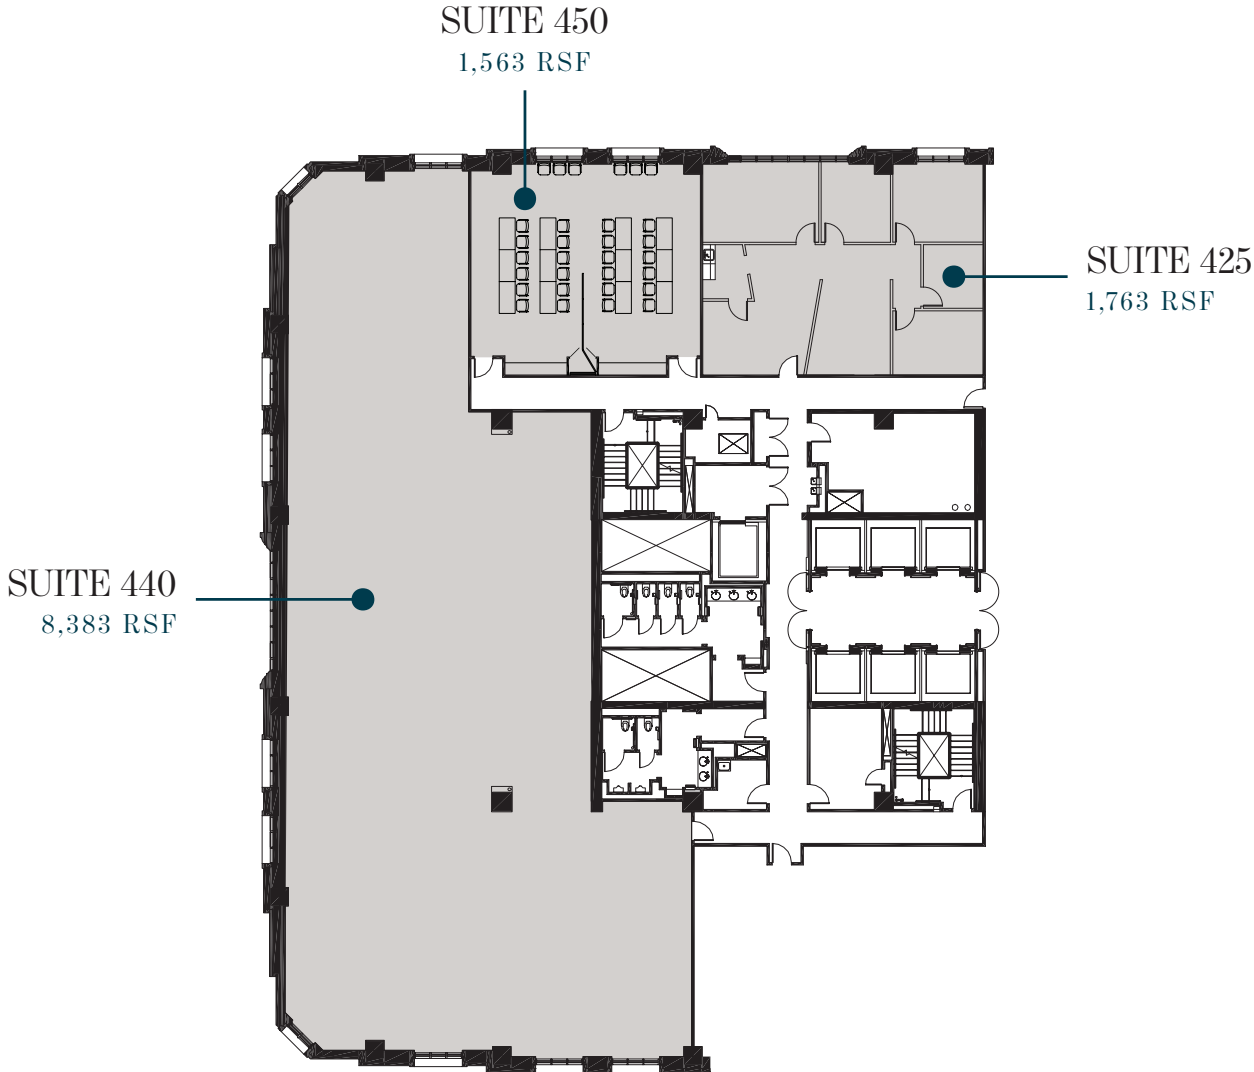

REGIONS PLAZA

1180 West Peachtree Street | Atlanta, 30309

FOURTH FLOOR

11,709 RSF

note: drawing not to scale

For leasing information, please contact:

BEN HAUTT

bhantt@streamrealty.com
404.962.8601