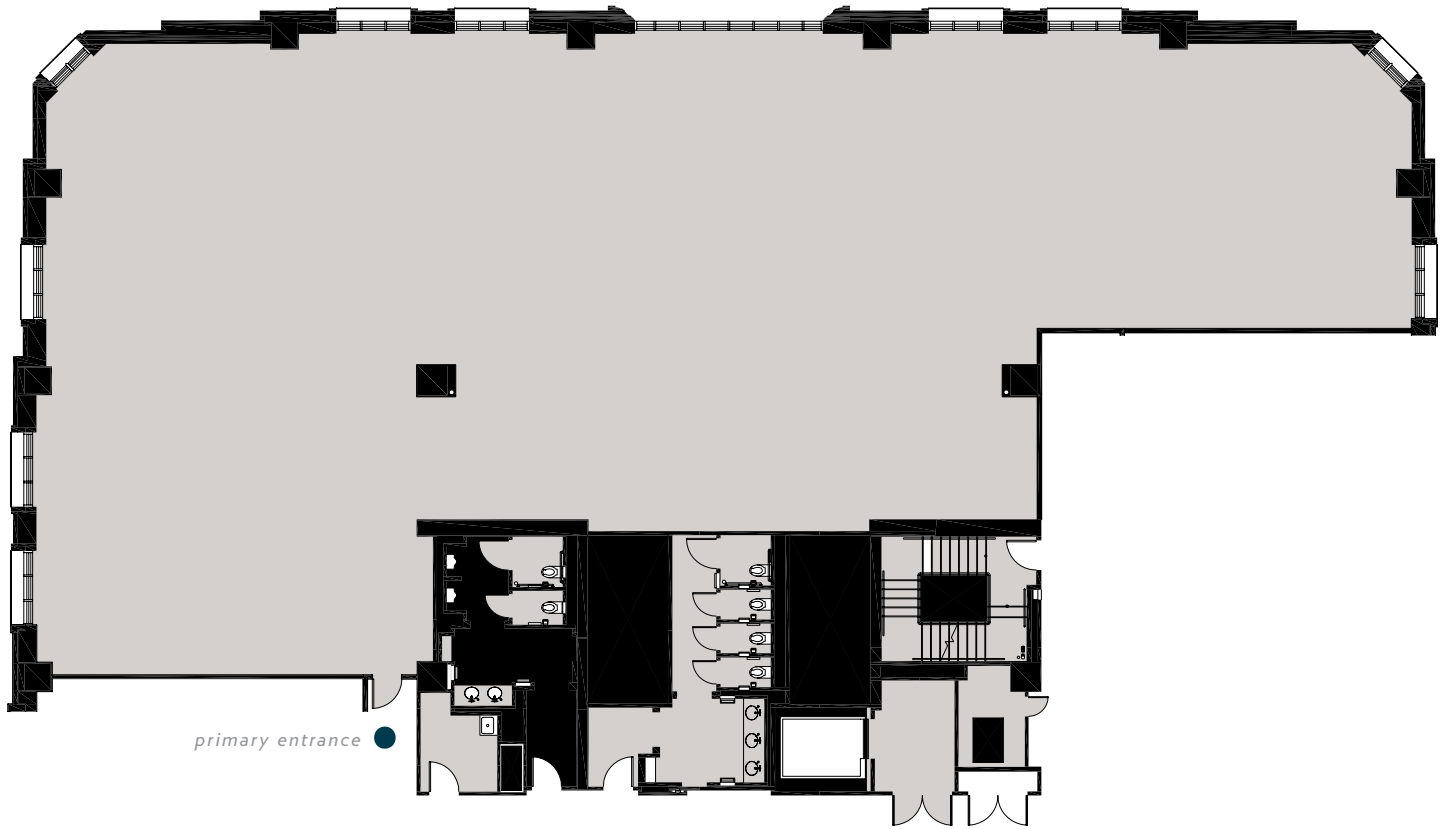

REGIONS
PLAZA

1180 West Peachtree Street | Atlanta, 30309

SUITE 440

8,383 RSF

primary entrance ●

key plan

note: drawing not to scale

For leasing information, please contact: