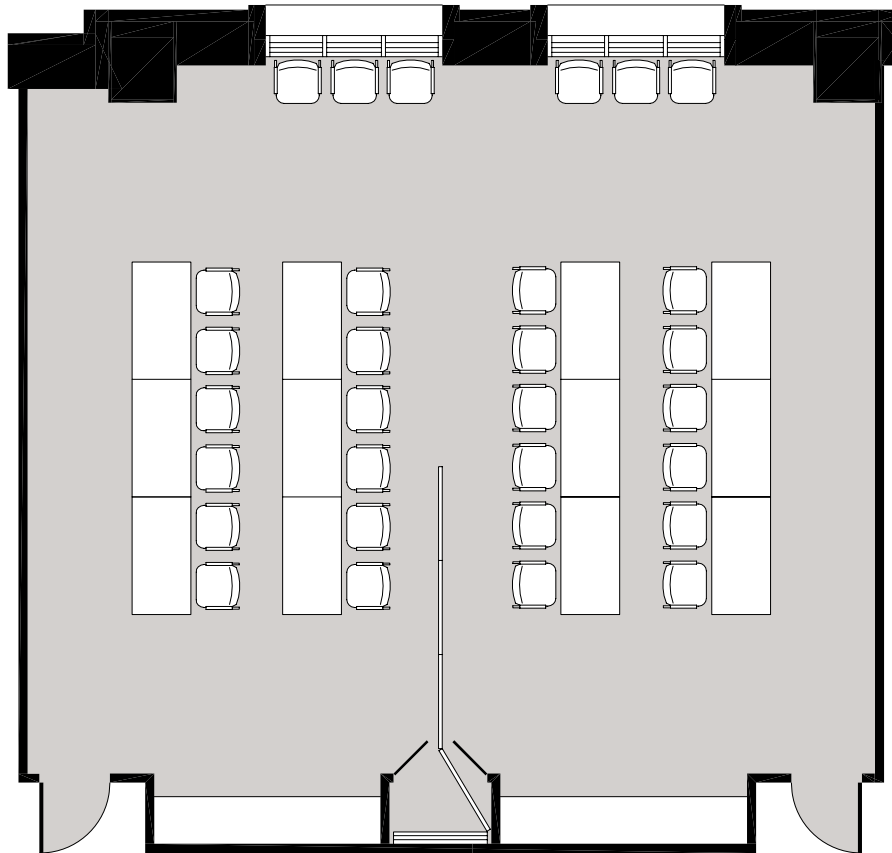

REGIONS PLAZA

1180 West Peachtree Street | Atlanta, 30309

SUITE 450

1,563 RSF

primary entrance

key plan

note: drawing not to scale

For leasing information, please contact: