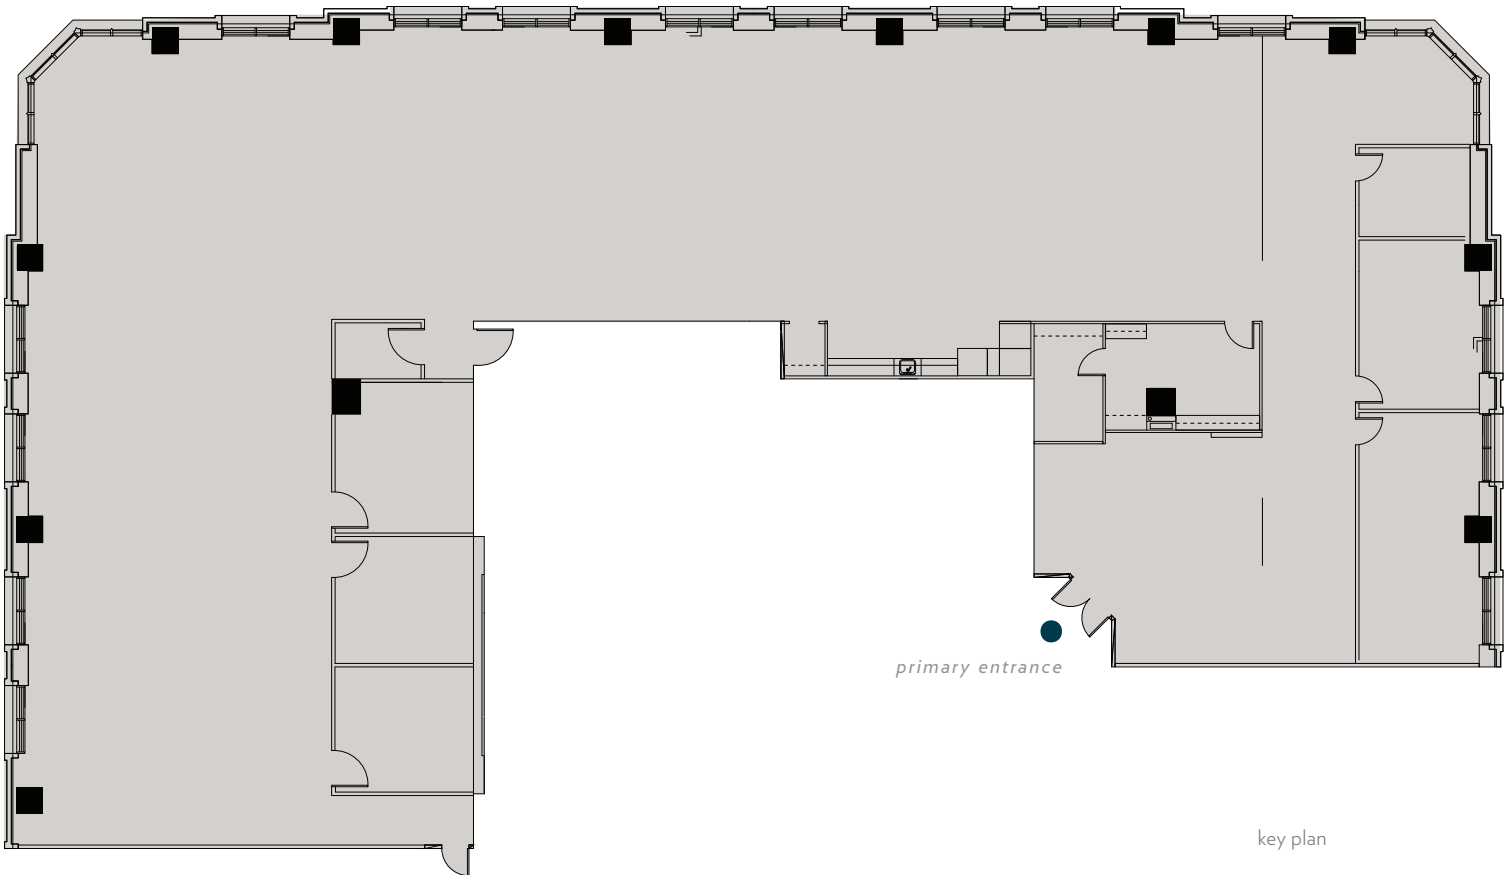

REGIONS PLAZA

1180 West Peachtree Street | Atlanta, 30309

SUITE 500

12,006 RSF

key plan

note: drawing not to scale

For leasing information, please contact:

BEN HAUTT
bhautt@streamrealty.com
404.962.8601