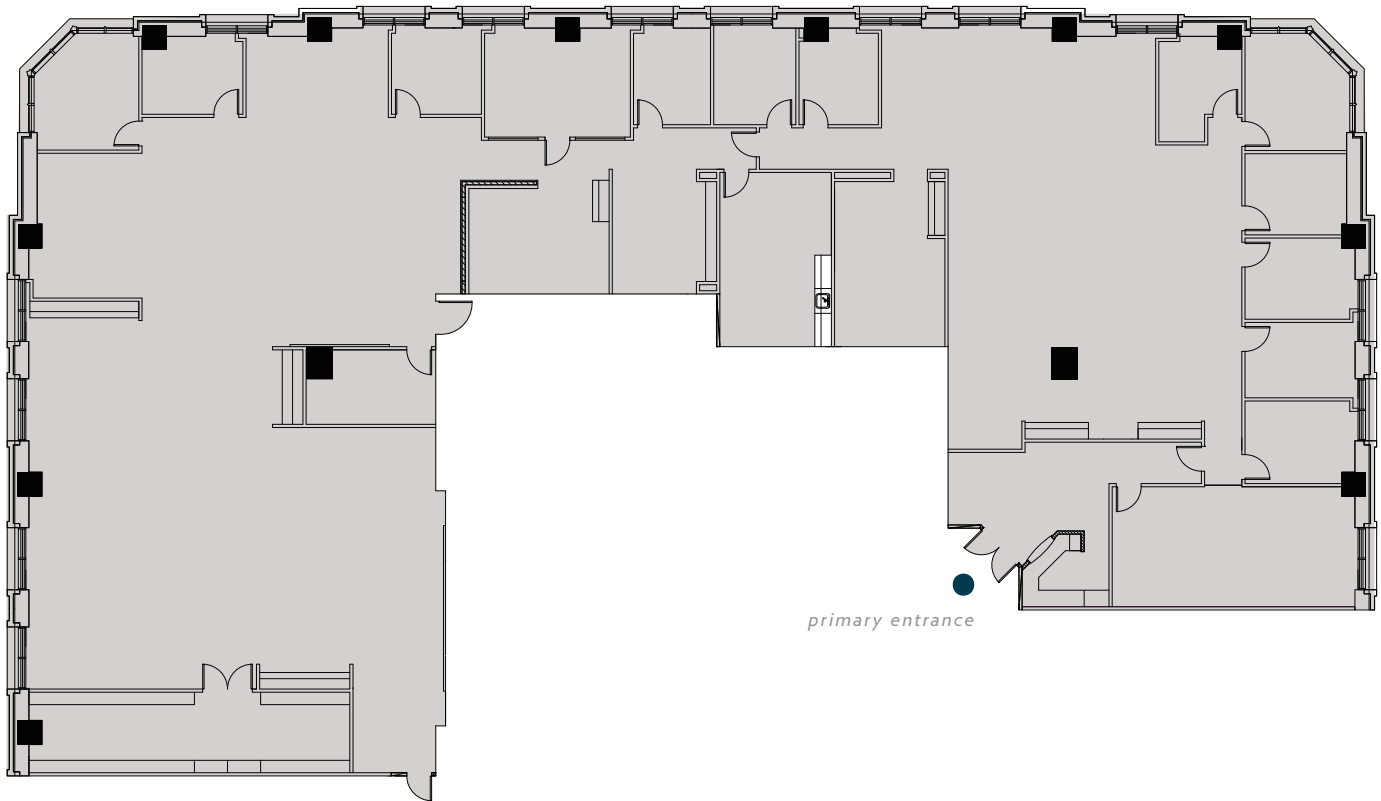

REGIONS PLAZA

1180 West Peachtree Street | Atlanta, 30309

SUITE 500

12,006 RSF

key plan

note: drawing not to scale

For leasing information, please contact:

BEN HAUTT
bhautt@streamrealty.com
404.962.8601