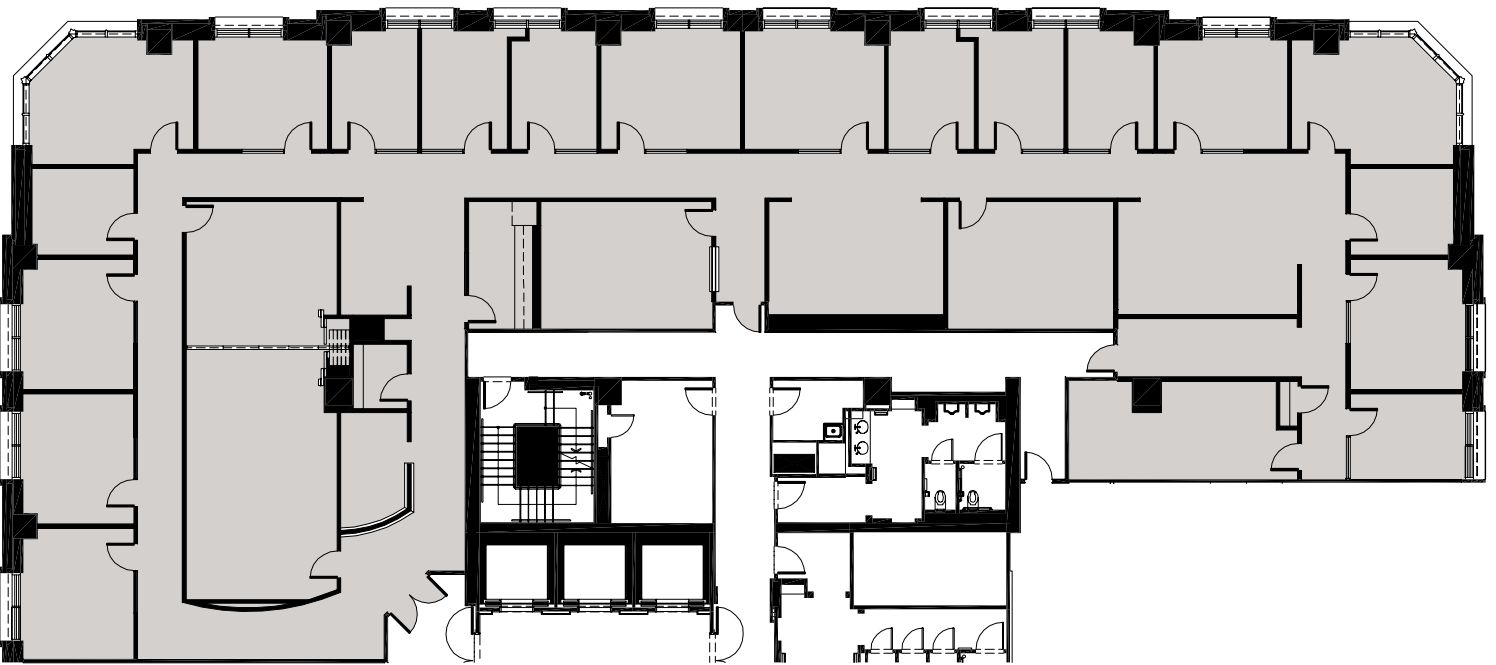

REGIONS PLAZA

1180 West Peachtree Street | Atlanta, 30309

SUITE 550

9,632 RSF

key plan

note: drawing not to scale

For leasing information, please contact:

BEN HAUTT
bhautt@streamrealty.com
404.962.8601