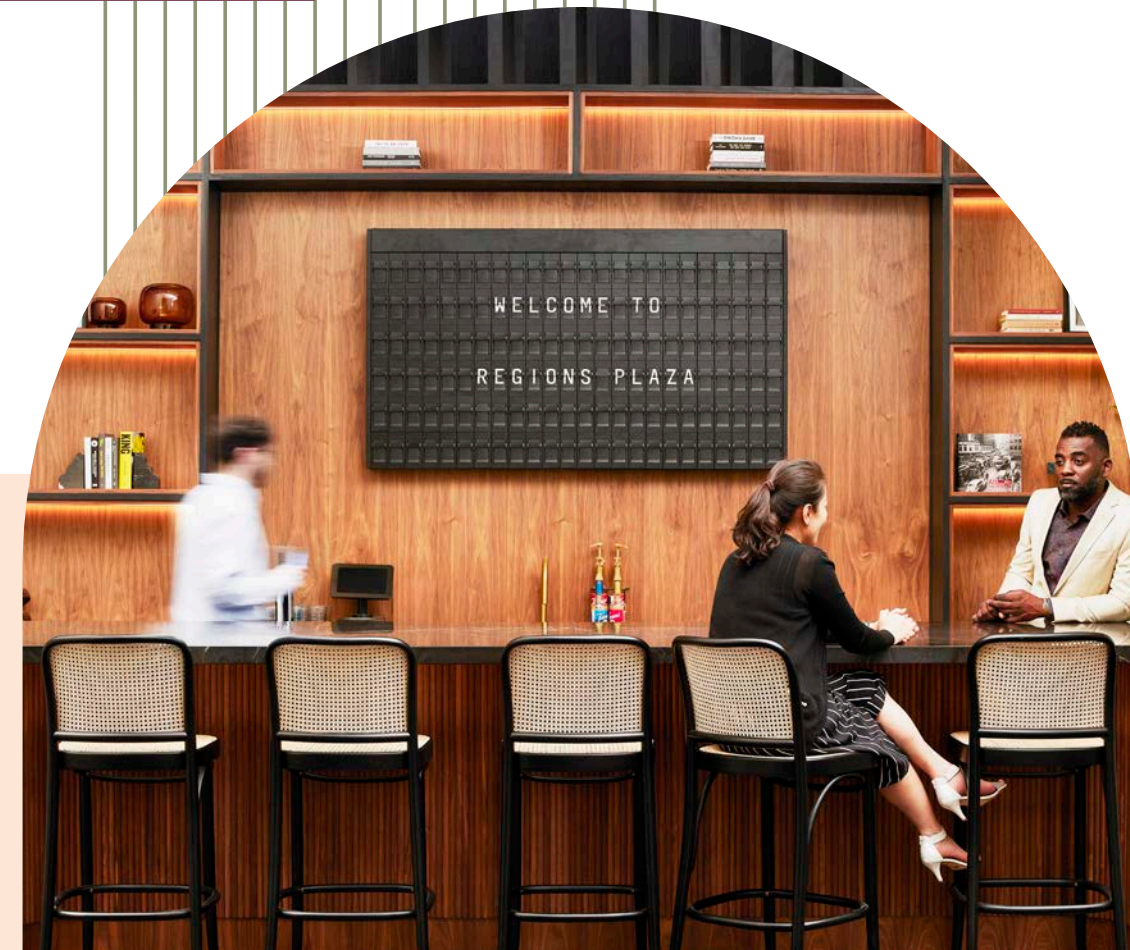

AMENITIES

Renovated Lobby

24/7 Security

Tenant Lounge & Coffee Bar

Front Door Valet Parking

Dedicated On-site Tenant Concierge

Fitness Center & Classroom

Conference Center

REVITALIZED PRESENCE

NEWLY RENOVATED BUILDING LOBBY

ONSITE AMENITIES

CONFERENCE & TRAINING FACILITY

ON-SITE RISING ROLL CAFE

FITNESS CENTER & CLASSROOM

EXCLUSIVE ON-SITE TENANT EVENTS

TENANT LOUNGE & COFFEE BAR